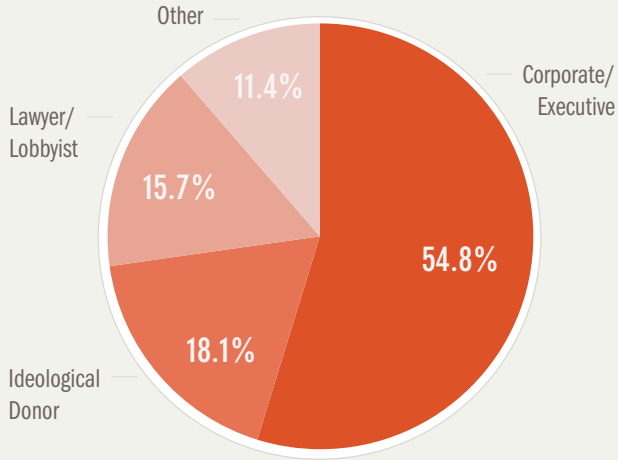

WHO ARE THE POLITICAL .01%?

The richest 1% control about one-third of America's net worth. But just 0.01% contribute 25% of the money to all federal political campaigns.

WHO THEY ARE

WHERE THEY LIVE

Percentage of Americans Giving over \$10K: One Percent of One Percent"

0.01%

24.27%

Percentage of Money Coming from These Donors: Nearly 1 in 4 Dollars

WHO THEY GAVE TO

HOW MUCH THEY GAVE