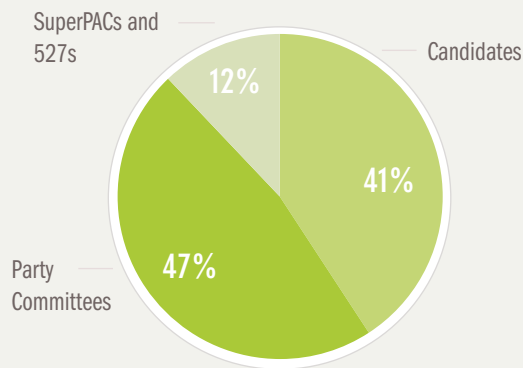

WHO ARE THE POLITICAL .01%?

The richest 1% control about one-third of America's net worth. But just 0.01% contribute 25% of the money to all federal political campaigns.

WHO THEY ARE

WHERE THEY LIVE

Percentage of Americans Giving over \$10K: One Percent of One Percent"

0.01%

24.27%

Percentage of Money Coming from These Donors: Nearly 1 in 4 Dollars

WHO THEY GAVE TO

HOW MUCH THEY GAVE