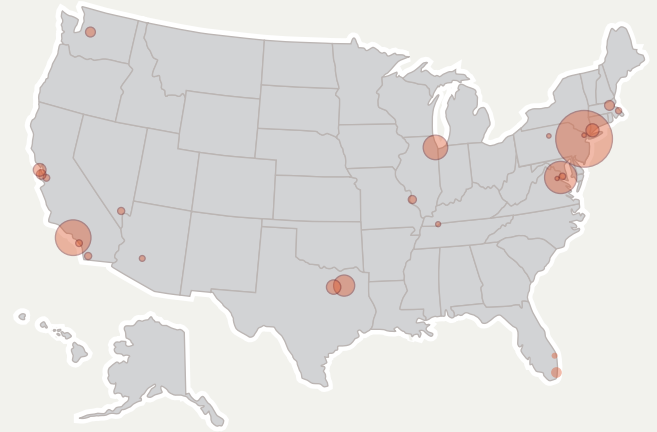

WHO ARE THE POLITICAL .01%?

The richest 1% control about one-third of America's net worth. But just 0.01% contribute 25% of the money to all federal political campaigns.

WHO THEY ARE

WHERE THEY LIVE

Percentage of Americans Giving over \$10K: One Percent of One Percent"

0.01%

24.27%

Percentage of Money Coming from These Donors: Nearly 1 in 4 Dollars

WHO THEY GAVE TO

HOW MUCH THEY GAVE